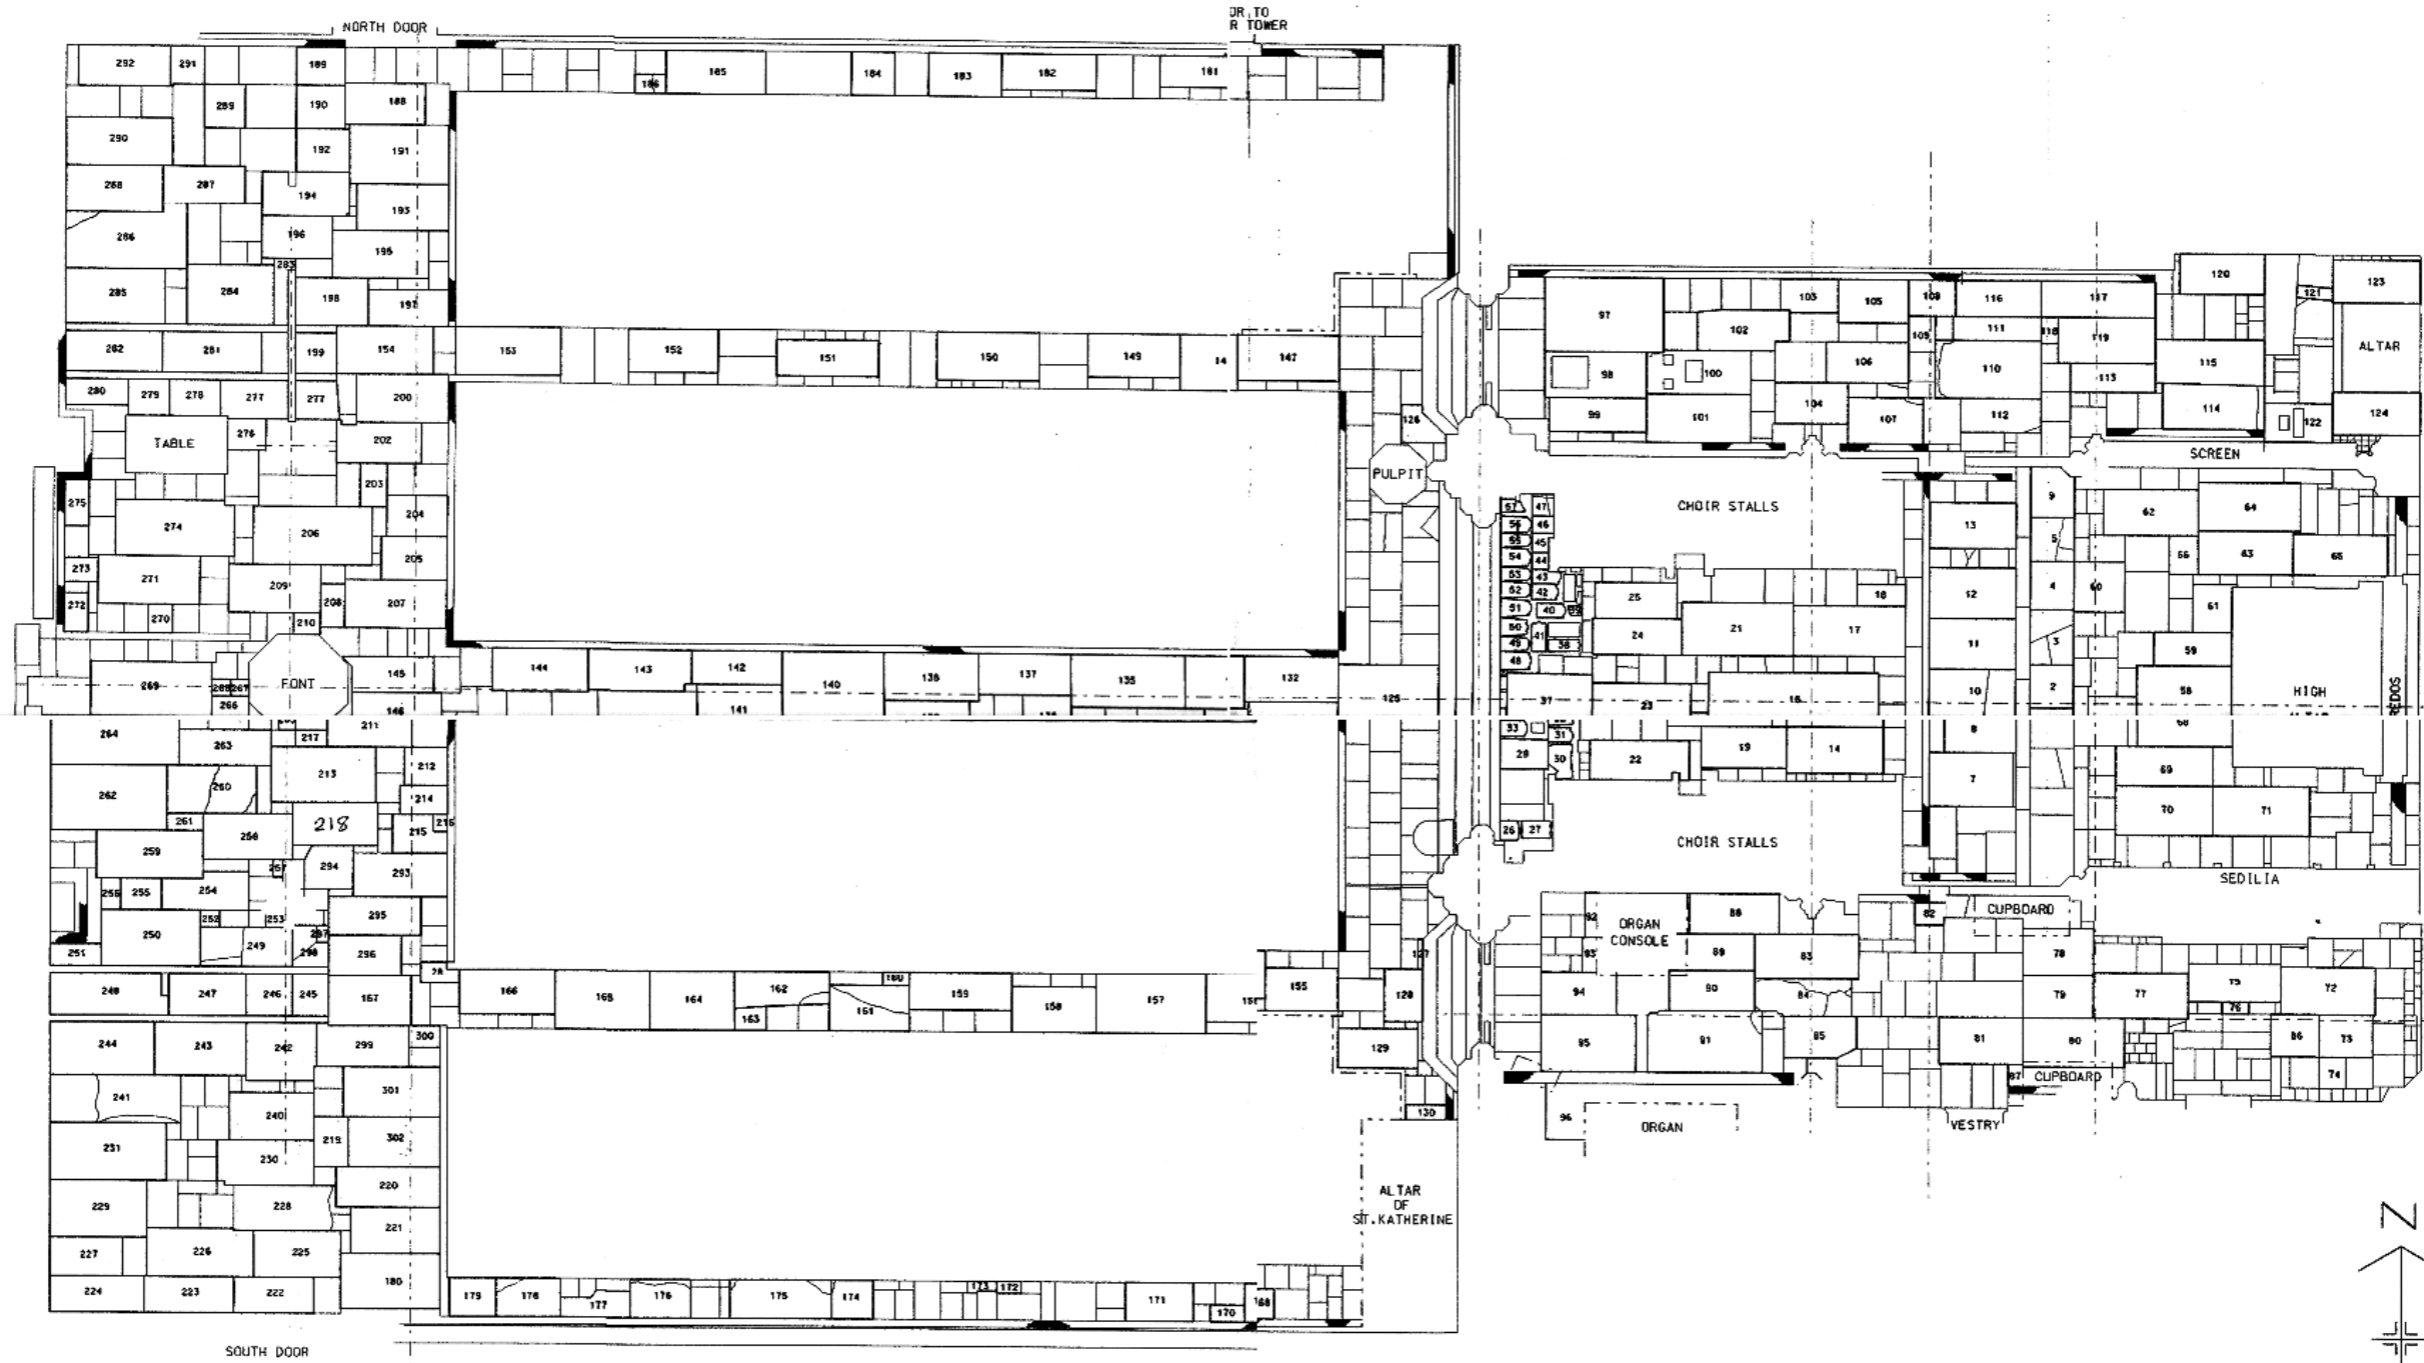

ALL SAINTS CHURCH - MAIDSTONE

SCALE = 1 : 50 (A0 SIZE)

MAIDSTONE AREA ARCHAEOLOGICAL GROUP. R.E.W. 1995